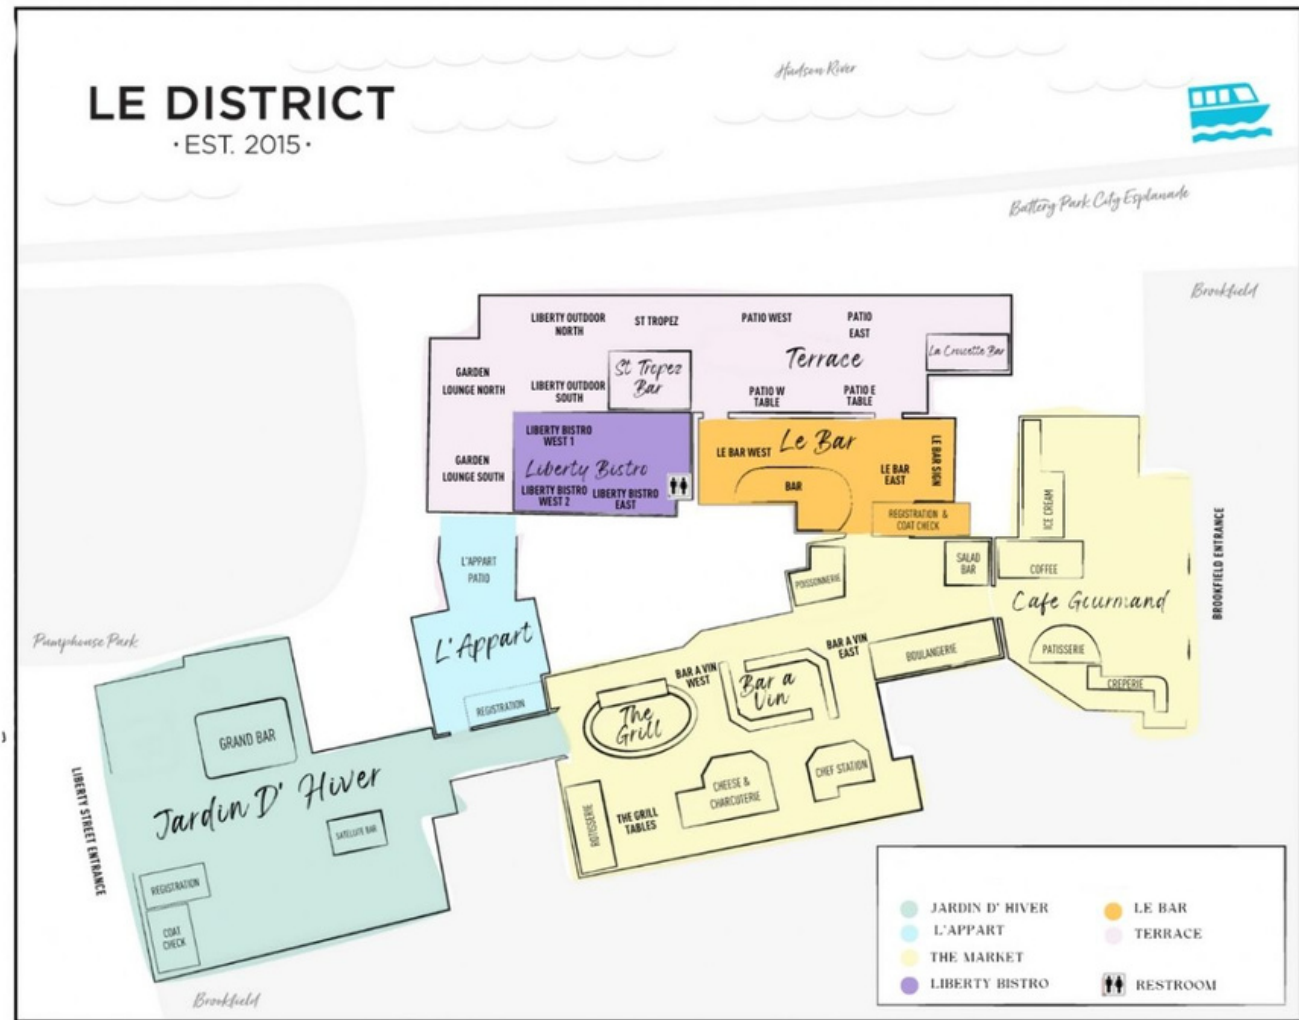

LE DISTRICT

• EST. 2015 •

PRIVATE EVENTS

BROOKFIELD PLACE, 225 LIBERTY STREET, NYC

LEDISTRICT.COM

EVENT CAPACITIES

VENUE	COCKTAIL	SEATED
LE DISTRICT BUYOUT	1500	-
JARDIN D'HIVER	500	-
L'APPART	50	32
MARKET DISTRICT BUYOUT	300	-
THE GRILL	75	-
THE GRILL TABLES	40	-
BAR A VIN	150	-
BAR A VIN EAST	75	30
BAR A VIN WEST	75	22
CAFÉ GOURMAND	35	-
LE BAR	170	-
LE BAR EAST	40	-
LE BAR WEST	80	-
LE BAR SIGN	50	-

VENUE	COCKTAIL	SEATED
LIBERTY BISTRO	-	100
LIBERTY BISTRO WEST	-	100
LIBERTY BISTRO WEST 1	-	60
LIBERTY BISTRO WEST 2	-	30
LIBERTY BISTRO EAST	-	30
TERRACE BUYOUT	500	
ST TROPEZ BAR	50	-
PATIO WEST	80	-
PATIO WEST TABLE	20	20
PATIO EAST	80	-
PATIO EAST TABLE	20	20
LIBERTY OUTDOOR	100	50
LIBERTY OUTDOOR NORTH	50	25
LIBERTY OUTDOOR SOUTH	50	25
GARDEN LOUNGE	60	-
GARDEN LOUNGE 1	30	-
GARDEN LOUNGE 2	30	-
LA CROISSETTE	75	-

Request a Proposal

Virtual Tour

convene

MEETING ROOMS

convene

MEETING ROOMS CAPACITIES

1ST FLOOR	DIMENSION [FT]	AREA [SQ FT]	CEILING HT [FT]	RECEPTION	THEATER	CLASSROOM	ROUNDS	U-SHAPE	PODS	HOLLOW SQUARE	EXHIBITION [8x10 BOOTH]
Hall 1	91' x 89'	7,572'	11'	700	615	285	456	n/a	228	n/a	33
Gallery 1	114' x 32'	8,556'	10'	n/a	n/a	n/a	n/a	n/a	n/a	n/a	12
2ND FLOOR											
Hall 2	85' x 84'	5,720'	18'	499	479	225	360	n/a	204	n/a	29
Hub 1	40' x 28'	1,014'	16'	n/a	72	45	n/a	36	56	36	n/a
Hub 2	40' x 29'	1,226'	16'	n/a	72	54	n/a <td 36	56	36	n/a	
Hub 3	40' x 24'	1,187'	16'	n/a	72	54	n/a	36	56	36	n/a
The Hub	40' x 81'	3,427'	16'	n/a	220	129	192	n/a	196	n/a	23
Hub 4	45' x 26'	1,056'	12'	n/a	60	36	n/a	24	42	36	n/a

MICHELIN STAR GUIDE
2017, 2018, 2019, 2020, 2021

L'APPART

MICHELIN STAR GUIDE
2017, 2018, 2019, 2020, 2021

CAPACITY

COCKTAIL	50 PPL
SIT DOWN	32 PPL

Request a Proposal

Virtual Tour

THE MARKET BAR A VIN