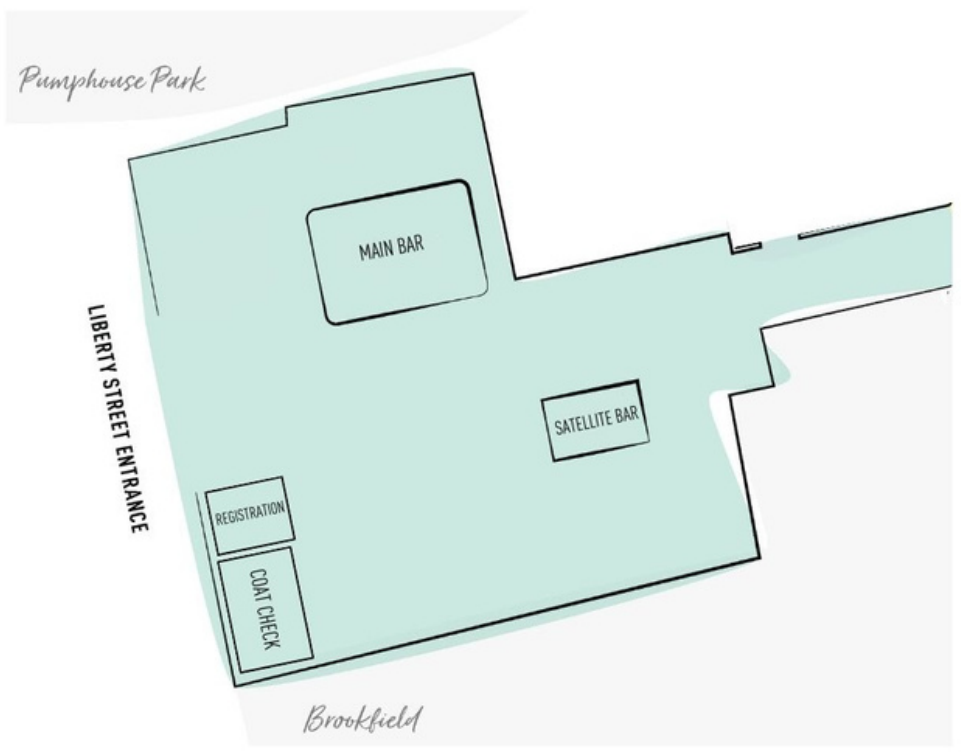

LE DISTRICT

• EST. 2015 •

PRIVATE EVENTS

BROOKFIELD PLACE, 225 LIBERTY STREET, NYC

LEDISTRICT.COM

EVENT CAPACITIES

VENUE	COCKTAIL	SEATED
LE DISTRICT BUYOUT	1500	-
JARDIN D'HIVER	500	-
L'APPART	50	32
MARKET DISTRICT BUYOUT	300	-
THE GRILL	75	-
THE GRILL TABLES	40	-
BAR A VIN	150	-
BAR A VIN EAST	75	30
BAR A VIN WEST	75	22
CAFÉ GOURMAND	35	-
LE BAR	170	-
LE BAR EAST	40	-
LE BAR WEST	80	-
LE BAR SIGN	50	-

Request a Proposal

Virtual Tour

convene

MEETING ROOMS

convene

MEETING ROOMS CAPACITIES

1ST FLOOR	DIMENSION [FT]	AREA [SQ FT]	CEILING HT [FT]	RECEPTION	THEATER	CLASSROOM	ROUNDS	U-SHAPE	PODS	HOLLOW SQUARE	EXHIBITION [8x10 BOOTH]
Hall 1	91' x 89'	7,572'	11'	700	615	285	456	n/a	228	n/a	33
Gallery 1	114' x 32'	8,556'	10'	n/a	n/a	n/a	n/a	n/a	n/a	n/a	12
2ND FLOOR											
Hall 2	85' x 84'	5,720'	18'	499	479	225	360	n/a	204	n/a	29
Hub 1	40' x 28'	1,014'	16'	n/a	72	45	n/a	36	56	36	n/a
Hub 2	40' x 29'	1,226'	16'	n/a	72	54	n/a <td 36	56	36	n/a	
Hub 3	40' x 24'	1,187'	16'	n/a	72	54	n/a	36	56	36	n/a
The Hub	40' x 81'	3,427'	16'	n/a	220	129	192	n/a	196	n/a	23
Hub 4	45' x 26'	1,056'	12'	n/a	60	36	n/a	24	42	36	n/a

JARDIN D'HIVER

JARDIN D'HIVER

JARDIN D'HIVER

CAPACITY

COCKTAIL	500 PPL
SIT DOWN	120 PPL

[Request a Proposal](#)

[Virtual Tour](#)

L'APPART

MICHELIN STAR GUIDE
2017, 2018, 2019, 2020, 2021

L'APPART

MICHELIN STAR GUIDE
2017, 2018, 2019, 2020, 2021

CAPACITY

COCKTAIL	50 PPL
SIT DOWN	32 PPL

Request a Proposal

Virtual Tour

THE MARKET BAR A VIN