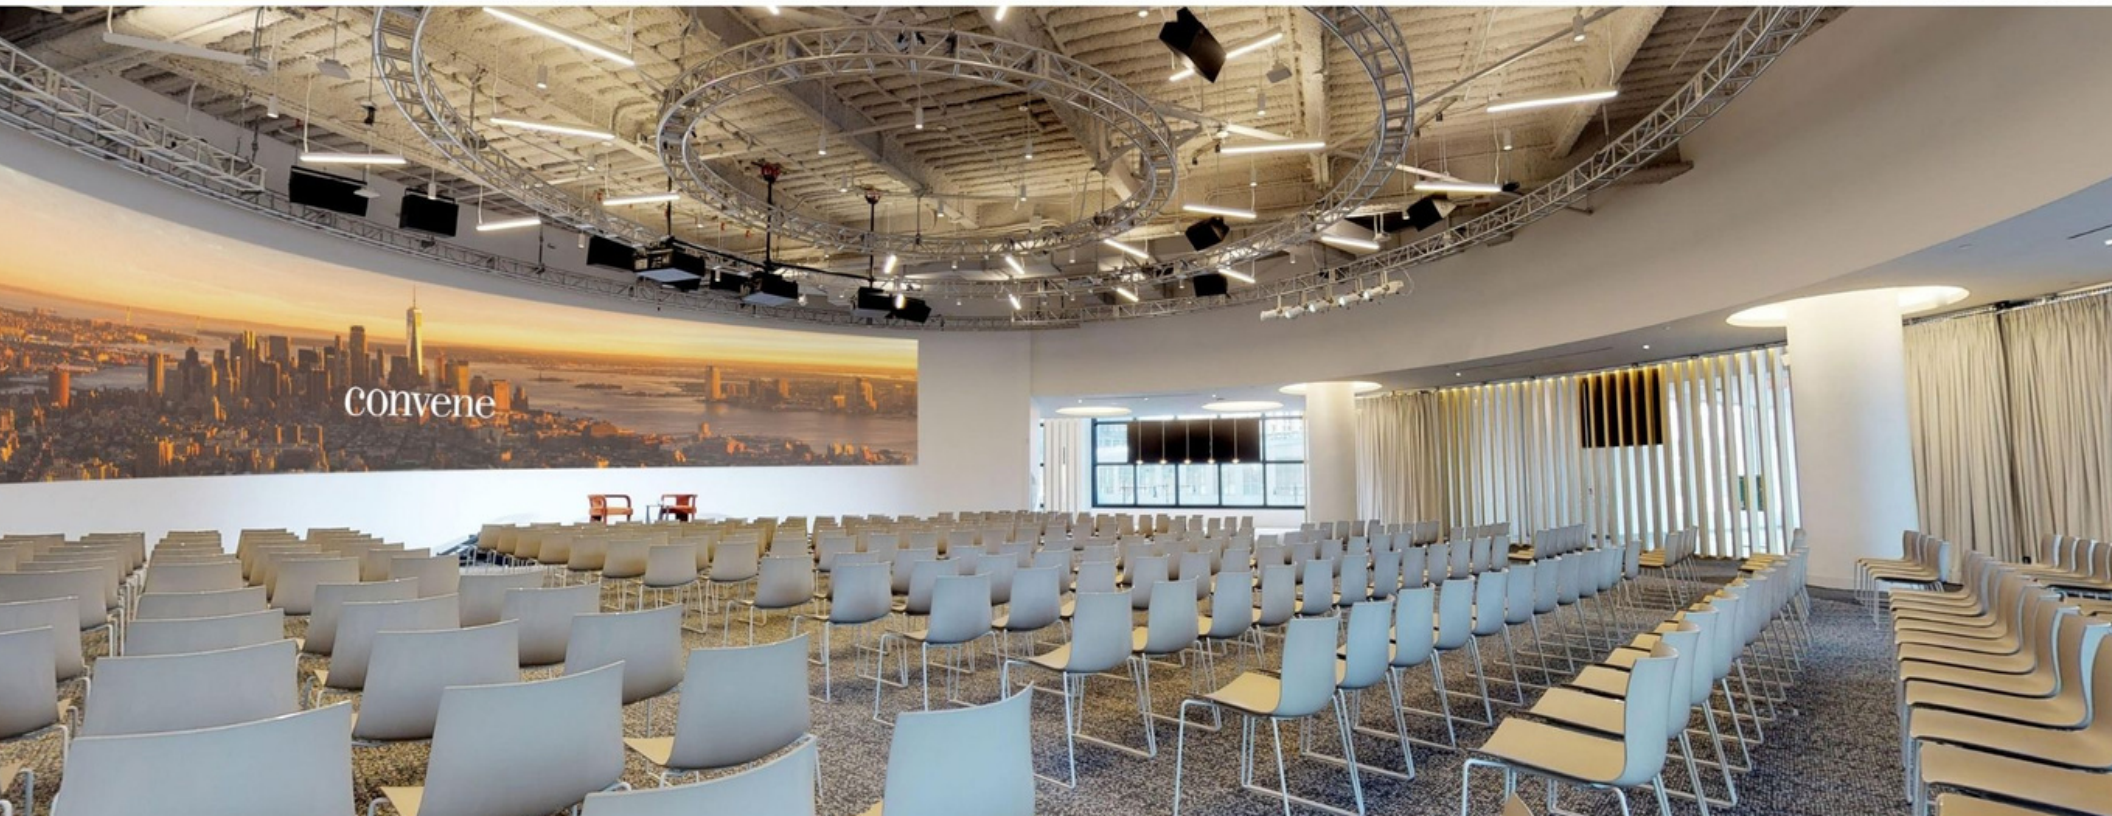

Request a Proposal

Virtual Tour

convene

MEETING ROOMS

convene

MEETING ROOMS CAPACITIES

1ST FLOOR	DIMENSION [FT]	AREA [SQ FT]	CEILING HT [FT]	RECEPTION	THEATER	CLASSROOM	ROUNDS	U-SHAPE	PODS	HOLLOW SQUARE	EXHIBITION [8x10 BOOTH]
Hall 1	91' x 89'	7,572'	11'	700	615	285	456	n/a	228	n/a	33
Gallery 1	114' x 32'	8,556'	10'	n/a	n/a	n/a	n/a	n/a	n/a	n/a	12
2ND FLOOR											
Hall 2	85' x 84'	5,720'	18'	499	479	225	360	n/a	204	n/a	29
Hub 1	40' x 28'	1,014'	16'	n/a	72	45	n/a	36	56	36	n/a
Hub 2	40' x 29'	1,226'	16'	n/a	72	54	n/a <td 36	56	36	n/a	
Hub 3	40' x 24'	1,187'	16'	n/a	72	54	n/a	36	56	36	n/a
The Hub	40' x 81'	3,427'	16'	n/a	220	129	192	n/a	196	n/a	23
Hub 4	45' x 26'	1,056'	12'	n/a	60	36	n/a	24	42	36	n/a