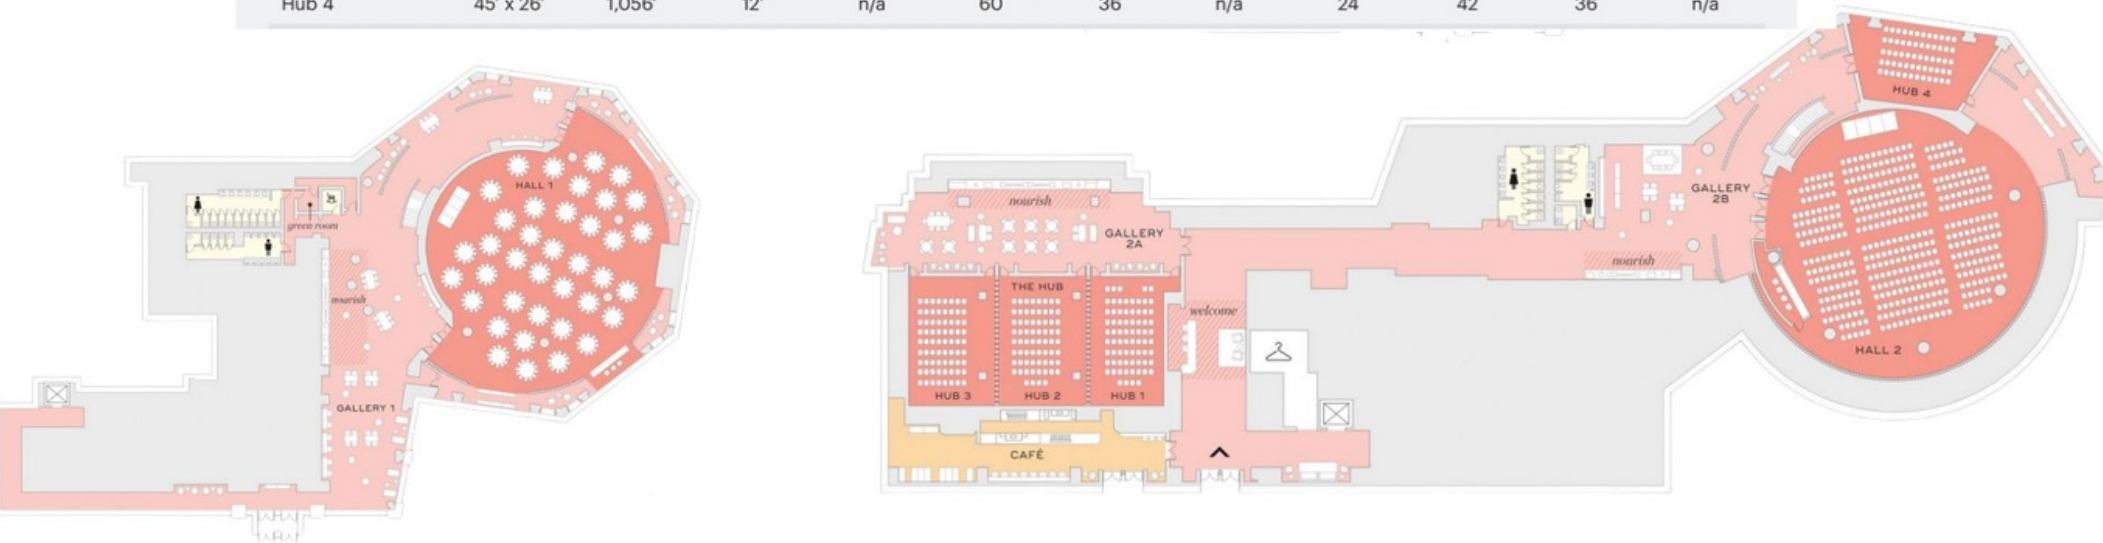

LE DISTRICT

• EST. 2015 •

PRIVATE EVENTS

BROOKFIELD PLACE, 225 LIBERTY STREET, NYC

LEDISTRICT.COM

EVENT CAPACITIES

VENUE	COCKTAIL	SEATED
LE DISTRICT BUYOUT	1500	-
JARDIN D'HIVER	500	-
L'APPART	50	32
MARKET DISTRICT BUYOUT	300	-
THE GRILL	75	-
THE GRILL TABLES	40	-
BAR A VIN	150	-
BAR A VIN EAST	75	30
BAR A VIN WEST	75	22
CAFÉ GOURMAND	35	-
LE BAR	170	-
LE BAR EAST	40	-
LE BAR WEST	80	-
LE BAR SIGN	50	-

VENUE	COCKTAIL	SEATED
LIBERTY BISTRO	-	100
LIBERTY BISTRO WEST	-	100
LIBERTY BISTRO WEST 1	-	60
LIBERTY BISTRO WEST 2	-	30
LIBERTY BISTRO EAST	-	30
TERRACE BUYOUT	500	
ST TROPEZ BAR	50	-
PATIO WEST	80	-
PATIO WEST TABLE	20	20
PATIO EAST	80	-
PATIO EAST TABLE	20	20
LIBERTY OUTDOOR	100	50
LIBERTY OUTDOOR NORTH	50	25
LIBERTY OUTDOOR SOUTH	50	25
GARDEN LOUNGE	60	-
GARDEN LOUNGE 1	30	-
GARDEN LOUNGE 2	30	-
LA CROISSETTE	75	-

Request a Proposal

Virtual Tour

convene

MEETING ROOMS

convene

MEETING ROOMS CAPACITIES

1ST FLOOR	DIMENSION [FT]	AREA [SQ FT]	CEILING HT [FT]	RECEPTION	THEATER	CLASSROOM	ROUNDS	U-SHAPE	PODS	HOLLOW SQUARE	EXHIBITION [8x10 BOOTH]
Hall 1	91' x 89'	7,572'	11'	700	615	285	456	n/a	228	n/a	33
Gallery 1	114' x 32'	8,556'	10'	n/a	n/a	n/a	n/a	n/a	n/a	n/a	12
2ND FLOOR											
Hall 2	85' x 84'	5,720'	18'	499	479	225	360	n/a	204	n/a	29
Hub 1	40' x 28'	1,014'	16'	n/a	72	45	n/a	36	56	36	n/a
Hub 2	40' x 29'	1,226'	16'	n/a	72	54	n/a <td 36	56	36	n/a	
Hub 3	40' x 24'	1,187'	16'	n/a	72	54	n/a	36	56	36	n/a
The Hub	40' x 81'	3,427'	16'	n/a	220	129	192	n/a	196	n/a	23
Hub 4	45' x 26'	1,056'	12'	n/a	60	36	n/a	24	42	36	n/a

JARDIN D'HIVER

JARDIN D'HIVER

JARDIN D'HIVER

CAPACITY

COCKTAIL	500 PPL
SIT DOWN	120 PPL

[Request a Proposal](#)

[Virtual Tour](#)

L'APPART