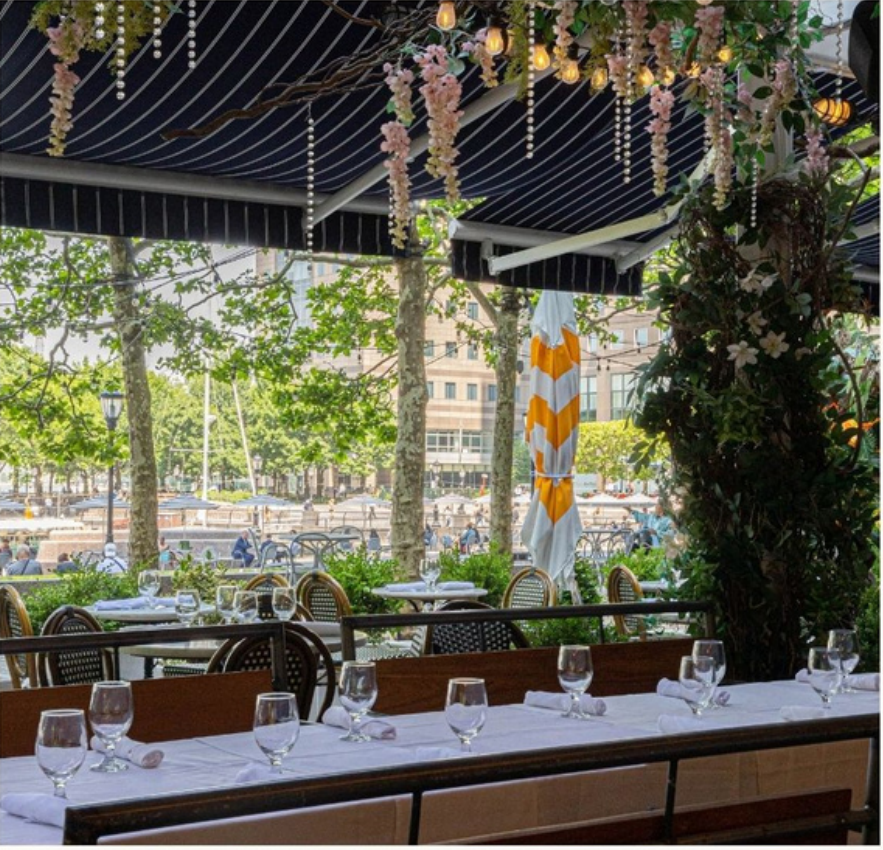

LE DISTRICT

• EST. 2015 •

PRIVATE EVENTS

BROOKFIELD PLACE, 225 LIBERTY STREET, NYC

LEDISTRICT.COM

EVENT CAPACITIES

VENUE	COCKTAIL	SEATED
LE DISTRICT BUYOUT	1500	-
JARDIN D'HIVER	500	-
L'APPART	50	32
MARKET DISTRICT BUYOUT	300	-
THE GRILL	75	-
THE GRILL TABLES	40	-
BAR A VIN	150	-
BAR A VIN EAST	75	30
BAR A VIN WEST	75	22
CAFÉ GOURMAND	35	-
LE BAR	170	-
LE BAR EAST	40	-
LE BAR WEST	80	-
LE BAR SIGN	50	-

VENUE	COCKTAIL	SEATED
LIBERTY BISTRO	-	100
LIBERTY BISTRO WEST	-	100
LIBERTY BISTRO WEST 1	-	60
LIBERTY BISTRO WEST 2	-	30
LIBERTY BISTRO EAST	-	30
TERRACE BUYOUT	500	
ST TROPEZ BAR	50	-
PATIO WEST	80	-
PATIO WEST TABLE	20	20
PATIO EAST	80	-
PATIO EAST TABLE	20	20
LIBERTY OUTDOOR	100	50
LIBERTY OUTDOOR NORTH	50	25
LIBERTY OUTDOOR SOUTH	50	25
GARDEN LOUNGE	60	-
GARDEN LOUNGE 1	30	-
GARDEN LOUNGE 2	30	-
LA CROISSETTE	75	-